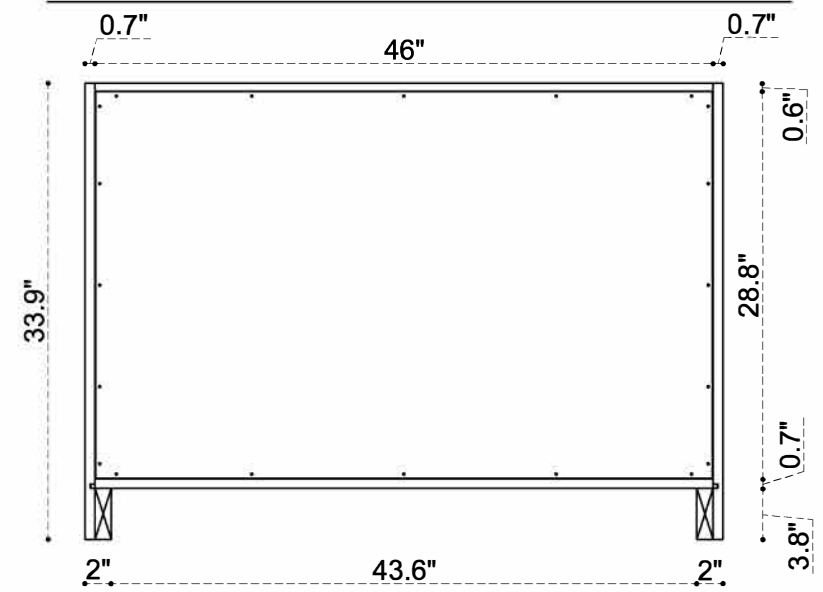

DIMENSION GUIDE EDISON 36 INCH

tilebar

3D VIEW

BACK VIEW

SIDE VIEW

DIMENSION GUIDE EDISON 48 INCH

tilebar

3D VIEW

BACK VIEW

SIDE VIEW

DIMENSION GUIDE EDISON 60 INCH

tilebar

3D VIEW

BACK VIEW

SIDE VIEW