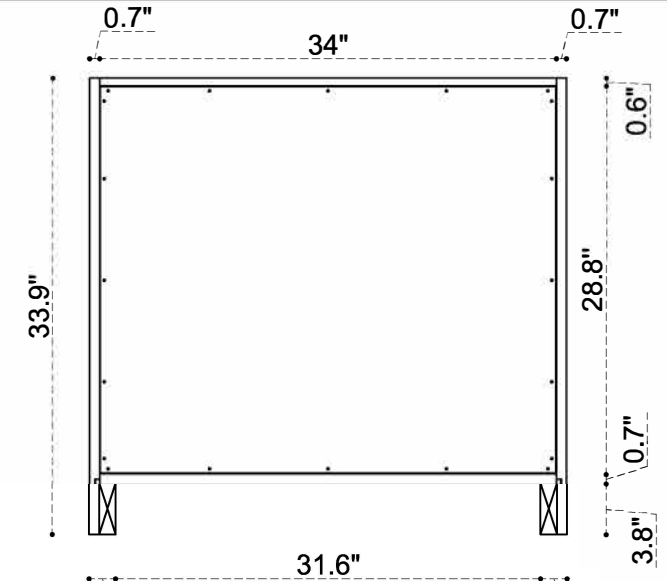

DIMENSION GUIDE EDISON 36 INCH

tilebar

3D VIEW

BACK VIEW

SIDE VIEW

DIMENSION GUIDE EDISON 48 INCH

tilebar

3D VIEW

BACK VIEW

SIDE VIEW

DIMENSION GUIDE EDISON 60 INCH

tilebar

3D VIEW

BACK VIEW

SIDE VIEW