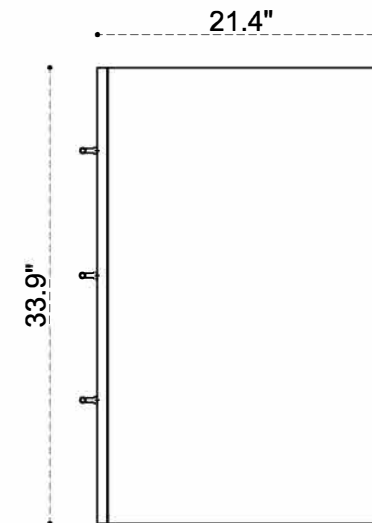

DIMENSION GUIDE EDISON 36 INCH

tilebar

3D VIEW

BACK VIEW

SIDE VIEW

DIMENSION GUIDE EDISON 48 INCH

tilebar

3D VIEW

BACK VIEW

SIDE VIEW

DIMENSION GUIDE EDISON 60 INCH

tilebar

3D VIEW

BACK VIEW

SIDE VIEW