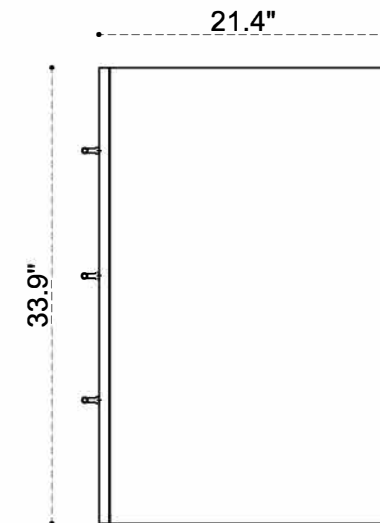

DIMENSION GUIDE EDISON 36 INCH

tilebar

3D VIEW

BACK VIEW

SIDE VIEW

DIMENSION GUIDE EDISON 48 INCH

tilebar

3D VIEW

BACK VIEW

SIDE VIEW

DIMENSION GUIDE EDISON 60 INCH

tilebar

3D VIEW

BACK VIEW

SIDE VIEW