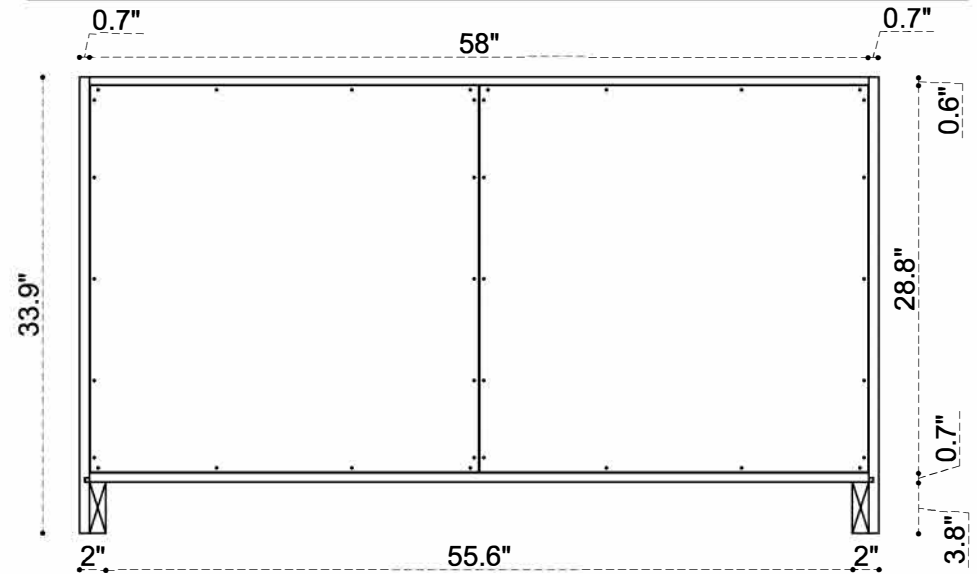

DIMENSION GUIDE EDISON 36 INCH

tilebar

3D VIEW

BACK VIEW

SIDE VIEW

DIMENSION GUIDE EDISON 48 INCH

tilebar

3D VIEW

BACK VIEW

SIDE VIEW

DIMENSION GUIDE EDISON 60 INCH

tilebar

3D VIEW

BACK VIEW

SIDE VIEW